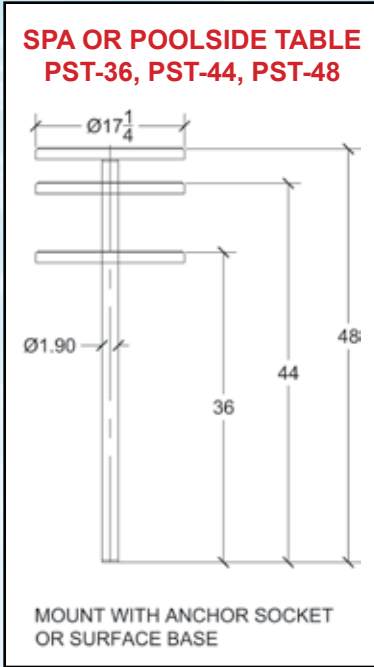

Pool & Spa Table & Swivel Pool & Spa Table

Available in All 6 Standard Colors