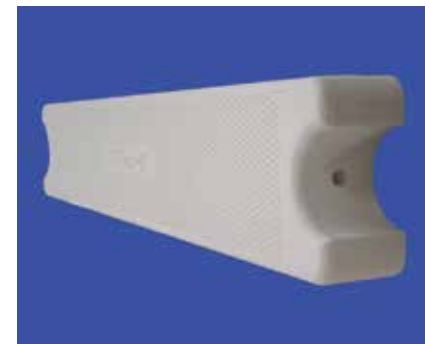

Reinforced with Marine grade aluminum for strength and durability!!

Surface base 6" Top Mount (Included in purchase) Non-corroding composite NO GROUNDING!!!

DL-212-5S

SAFTRON

Hardware & Accessories

3" Mounting Base For Ladders Only SB-3 (single & case qty)

Escutcheons (Pair) ESC (single & case qty)

Anchor Socket Covers (Pair) ASC (single & case qty)

3 Step Ladder Refurbishing Kit P-3SLR-KIT

6" Surface Mounting Base For Ladders and Handrails SB-F (case qty)

Non-corroding Anchor Socket ANCH-1 (single & case qty) Comes in white only

Universal Pivoting Bumpers SSQ-UPB-2pk (pair) (single & case quantity) Comes in White Only

Snap on Tray PS-ST

Single Ladder Step (Hardware Separate) P-LS-20 (single & case qty) Comes in all 6 colors