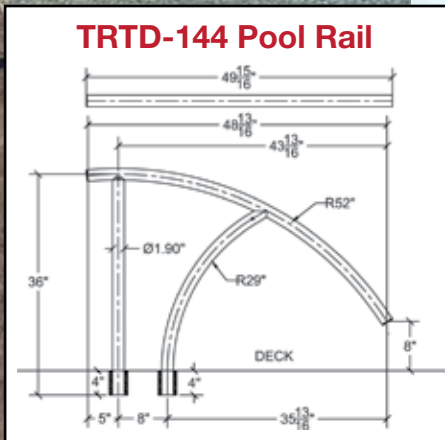

Post Color

Black

Installation Options (sold separately)

Anchor Socket Covers

Anchor Socket

6" Surface Base

Triton Designer Pool Rail Series

Now Available
in Cross-Braced
CBTRTD-144

Now Available
in Cross-Braced
CBTRTD-130

Triton Designer Pool Rail Series

Residential Ladders
(2, 3, 4 & 5 Step)

Items in red denote fully reinforced pool rails

Can be mounted with Safttron's anchor sockets or floor bases. **NO BONDING/GROUNDING WHEN INSTALLED WITH A SAFTRON LADDER**