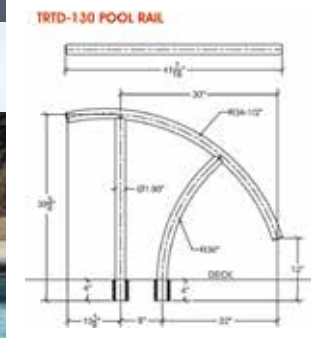

Pretzel Rails (3 & 4 Bend)
Sold in Pairs