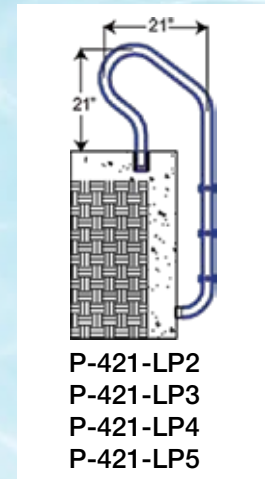

Elite Series Ladders (2, 3, 4 & 5 Step)