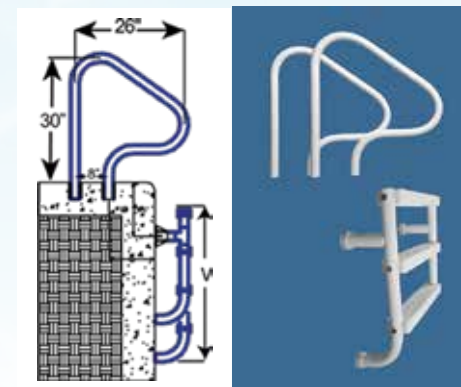

**NO BONDING/
GROUNDING REQUIRED!**
Does NOT Get Hot in the Sun!