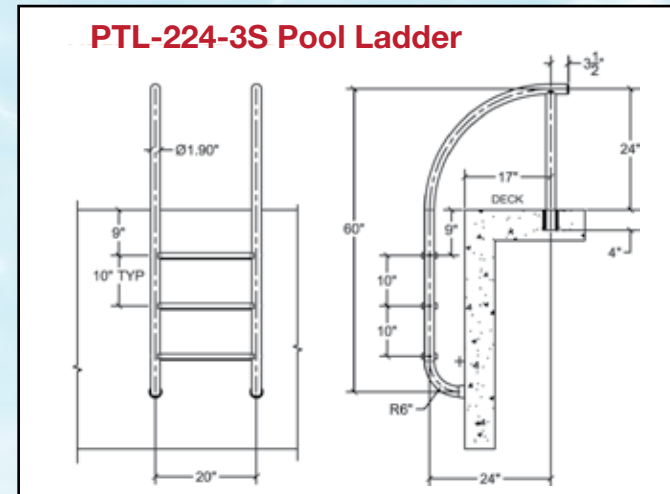

Post Color

Black

Installation Options (sold separately)

Anchor Socket Covers

Anchor Socket

6" Surface Base

Triton Designer Pool Rail Series

Now Available
in Cross-Braced
CBTRTD-144

Now Available
in Cross-Braced
CBTRTD-130

Triton Designer Pool Rail Series

Residential Ladders
(2, 3, 4 & 5 Step)

Items in red denote fully reinforced pool rails

Can be mounted with Safttron's anchor sockets or floor bases. **NO BONDING/GROUNDING WHEN INSTALLED WITH A SAFTRON LADDER**