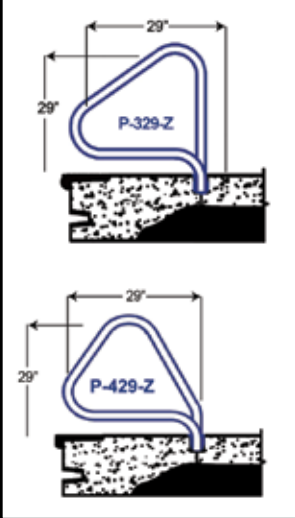

Now Available
in Cross-Braced
CBTRTD-130

Triton Designer Pool Rail Series

Residential Ladders
(2, 3, 4 & 5 Step)

Items in red denote fully reinforced pool rails

Can be mounted with Safttron's anchor sockets or floor bases. **NO BONDING/GROUNDING WHEN INSTALLED WITH A SAFTRON LADDER**

Now Available in Cross-Braced CBTRTD-130 & CBTRTD-144

Pretzel Rails (3 & 4 Bend)
Sold in Pairs

Commercial and Residential

Cross Braced Ladders (3, 4 & 5 Step)

- CBL-324-3S
- CBL-324-4S
- CBL-324-5S
- CBL-330-3S
- CBL-330-4S
- CBL-330-5S
- CBL-336-3S
- CBL-336-4S
- CBL-336-5S