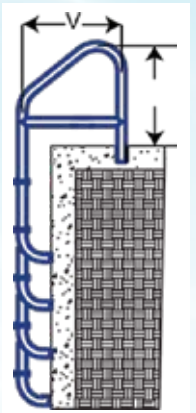

Now Available
in Cross-Braced
CBTRTD-130

Triton Designer Pool Rail Series

Residential Ladders
(2, 3, 4 & 5 Step)

Items in red denote fully reinforced pool rails

Can be mounted with Safttron's anchor sockets or floor bases. **NO BONDING/GROUNDING WHEN INSTALLED WITH A SAFTRON LADDER**

Now Available in Cross-Braced CBTRTD-130 & CBTRTD-144

Pretzel Rails (3 & 4 Bend)
Sold in Pairs

Commercial and Residential

Cross Braced Ladders (3, 4 & 5 Step)

- CBL-324-3S
- CBL-324-4S
- CBL-324-5S
- CBL-330-3S
- CBL-330-4S
- CBL-330-5S
- CBL-336-3S
- CBL-336-4S
- CBL-336-5S

Items in red denote fully reinforced pool rails

SAFTRON Spa Rails

Spa Floor Rails

SF-24-LT

- Includes Lift and Turn Base

SF-24

For Core and Anchor Socket Mounting

Double Post Spa Rail