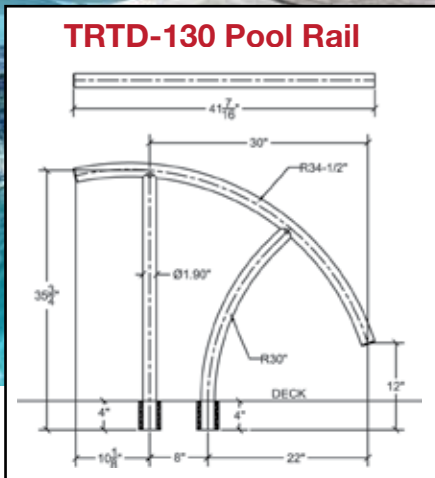

Post Color

Black

Installation Options (sold separately)

Anchor Socket Covers

Anchor Socket

6" Surface Base

Triton Designer Pool Rail Series

Now Available
in Cross-Braced
CBTRTD-144

Now Available
in Cross-Braced
CBTRTD-130

Triton Designer Pool Rail Series

Residential Ladders
(2, 3, 4 & 5 Step)

Items in red denote fully reinforced pool rails

Can be mounted with Safttron's anchor sockets or floor bases. **NO BONDING/GROUNDING WHEN INSTALLED WITH A SAFTRON LADDER**