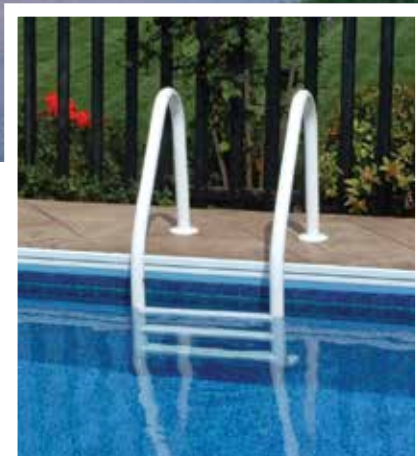

SÅFTRON Pool and Spa

Not All Rails Are Created Equal!

SÅFTRON

Say "Goodbye" to Rust Forever!

No Bonding/Grounding Required! Recommended For Salt Water Pools!

SAFTRON Features and Benefits

Advantages:

- Bonding / Grounding Not Required
- Industry Standard Designs and Sizes
- Superior Rigidity, Strength and Durability
- Best Choice for Salt-Chlorinated Pools
- Does NOT Get Hot in the Sun
- No Rusting, Scaling, Pitting or Fading
- Impervious to Pool Chemicals
- 5 Year Warranty on Pool Rails and Ladders
- 10 Year Warranty on Pool Fencing and Safety Railing
- Smooth, Glossy, Easy to Clean Surface
- Low Maintenance
- Easy Installation