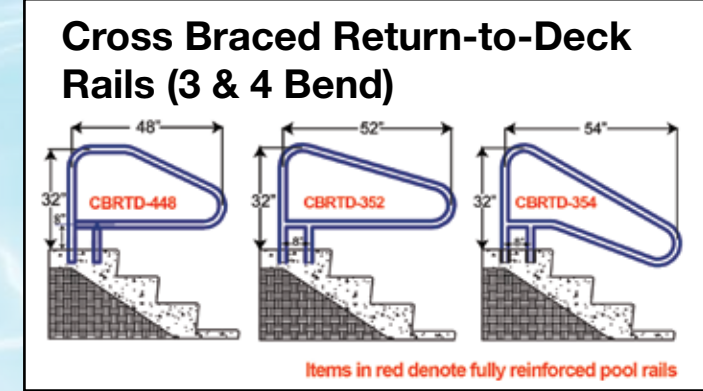

Commercial and Residential