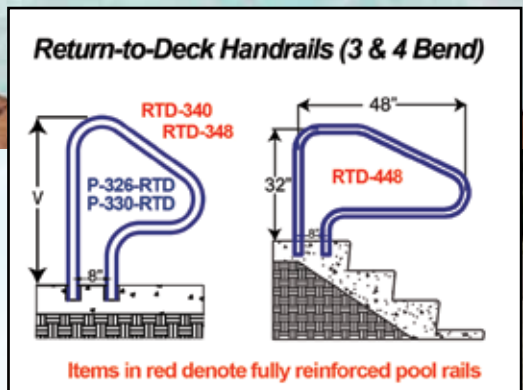

Pretzel Rails (3 & 4 Bend)
Sold in Pairs