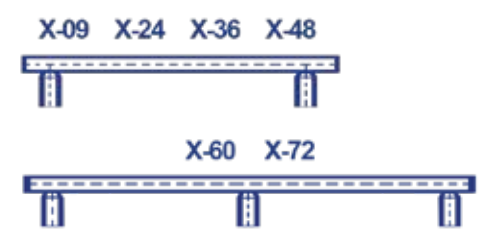

Exercise Bars

1. **1.90 OD Safety Exercise Bars**

09" Bar	X-09 (Pr)	48" Bar	X-48
24" Bar	X-24	60" Bar	X-60
36" Bar	X-36	72" Bar	X-72