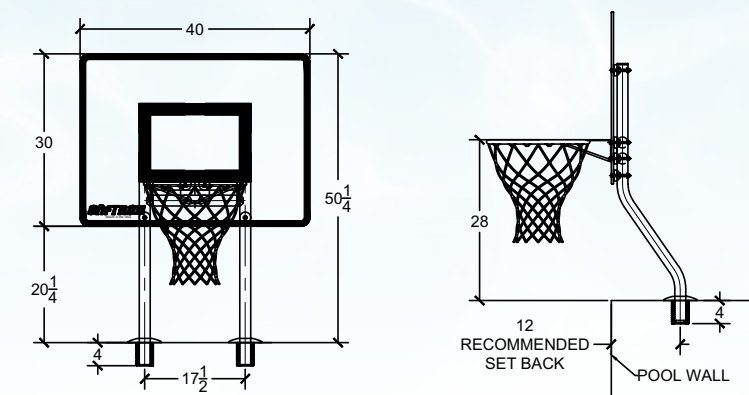

42" RESIDENTIAL / COMMERCIAL BASKETBALL GAME

RESIDENTIAL (P-BB-42-BK)

COMMERCIAL (P-BB-C42-BK)

Shown with Surface Base

28" RESIDENTIAL BASKETBALL GAME (P-BB-28-BK)

No Bonding or Grounding!

* Backboard trim is black and white, white net and escutcheons are included. Anchor socket, surface base and anchor socket covers sold separately. Ball not included.

Post Color

Black

Installation Options (sold separately)

Anchor Socket Covers

Anchor Socket

6" Surface Base

Triton Designer Pool Rail Series

Now Available
in Cross-Braced
CBTRTD-144