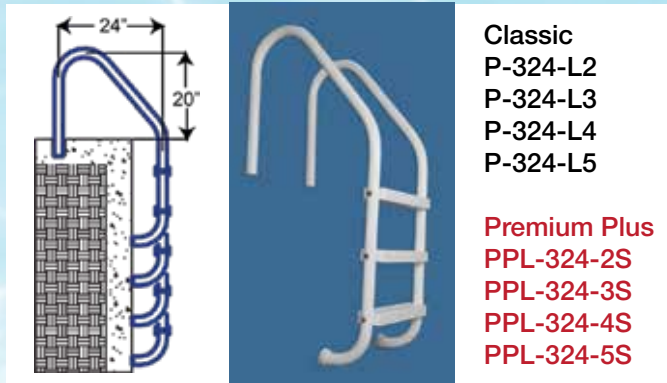

Post Color

Black

Installation Options (sold separately)

Anchor Socket Covers

Anchor Socket

6" Surface Base

Triton Designer Pool Rail Series

Now Available
in Cross-Braced
CBTRTD-144

Now Available
in Cross-Braced
CBTRTD-130

Triton Designer Pool Rail Series

Residential Ladders
(2, 3, 4 & 5 Step)

Items in red denote fully reinforced pool rails

Can be mounted with Safttron's anchor sockets or floor bases. **NO BONDING/GROUNDING WHEN INSTALLED WITH A SAFTRON LADDER**