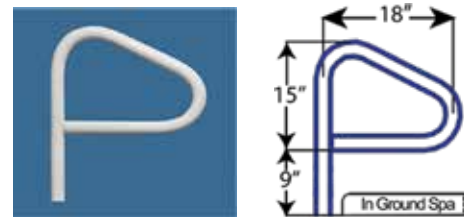

Items in red denote fully reinforced pool rails

SAFTRON Spa Rails

Spa Floor Rails

SF-24-LT

- Includes Lift and Turn Base

SF-24

For Core and Anchor Socket Mounting

Double Post Spa Rail