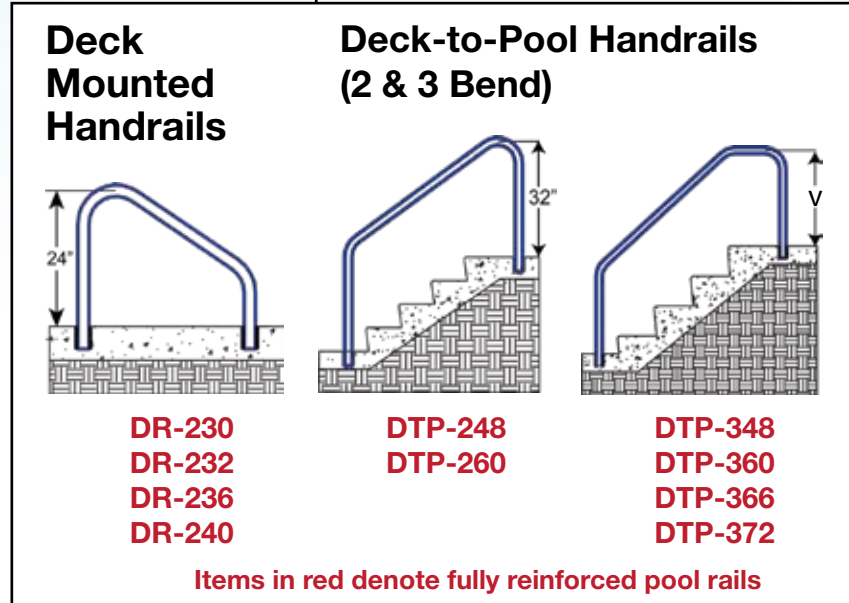

Now Available in Cross-Braced CBTRTD-130 & CBTRTD-144

Pretzel Rails (3 & 4 Bend)
Sold in Pairs

Commercial and Residential

Cross Braced Ladders (3, 4 & 5 Step)

- CBL-324-3S
- CBL-324-4S
- CBL-324-5S
- CBL-330-3S
- CBL-330-4S
- CBL-330-5S
- CBL-336-3S
- CBL-336-4S
- CBL-336-5S

Items in red denote fully reinforced pool rails

SAFTRON Spa Rails

Spa Floor Rails

SF-24-LT

- Includes Lift and Turn Base

SF-24

For Core and Anchor Socket Mounting

Double Post Spa Rail