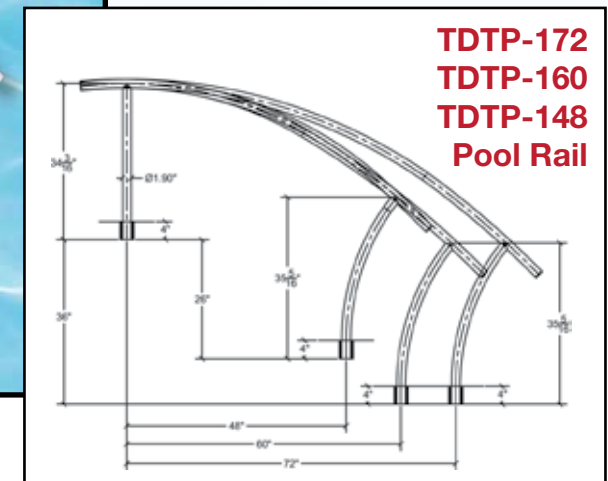

Post Color

Black

Installation Options (sold separately)

Anchor Socket Covers

Anchor Socket

6" Surface Base

Triton Designer Pool Rail Series

Now Available
in Cross-Braced
CBTRTD-144

Now Available
in Cross-Braced
CBTRTD-130

Triton Designer Pool Rail Series

Residential Ladders
(2, 3, 4 & 5 Step)

Items in red denote fully reinforced pool rails

Can be mounted with Safttron's anchor sockets or floor bases. **NO BONDING/GROUNDING WHEN INSTALLED WITH A SAFTRON LADDER**