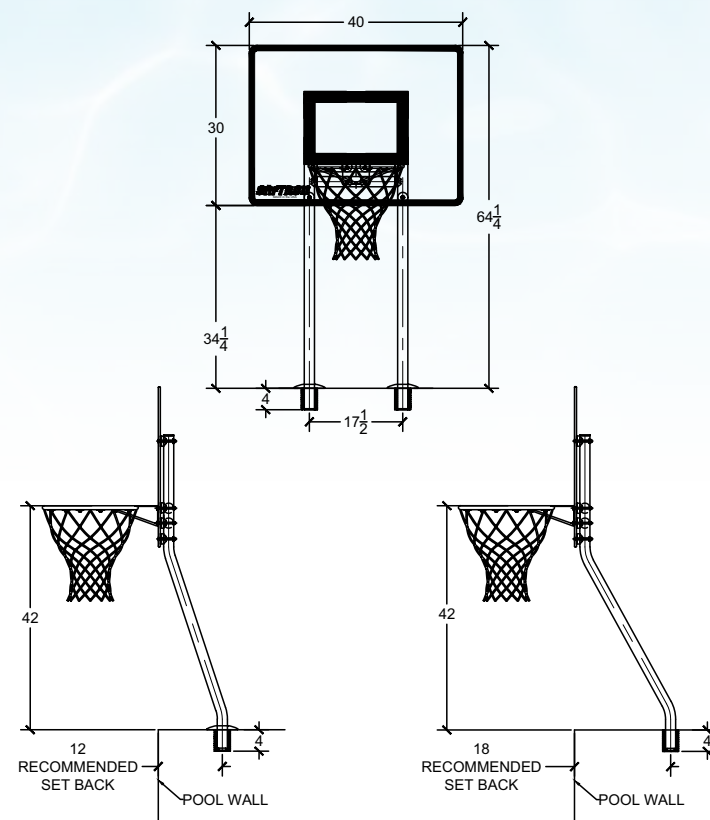

RESIDENTIAL (P-BB-42-BK)

COMMERCIAL (P-BB-C42-BK)