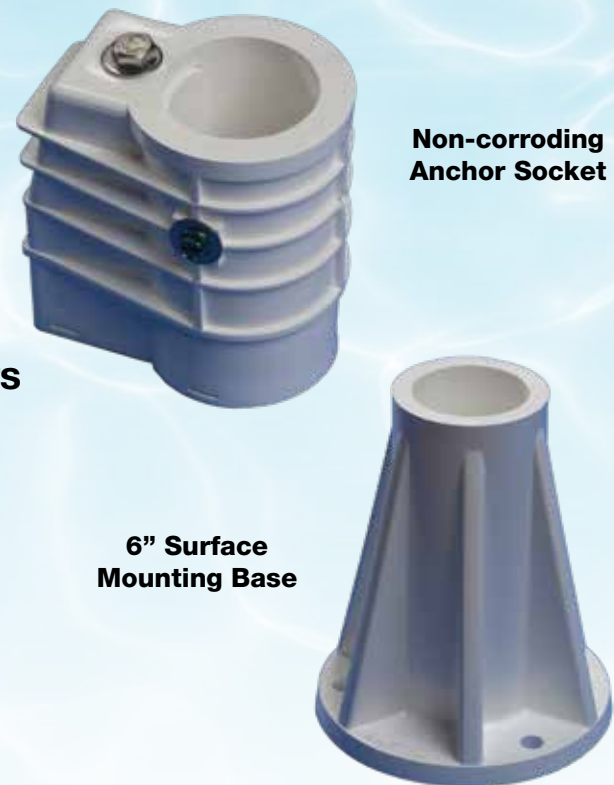

SÅFTRON Pool and Spa

Not All Rails Are Created Equal!

SÅFTRON

Say "Goodbye" to Rust Forever!

No Bonding/Grounding Required! Recommended For Salt Water Pools!

SAFTRON Features and Benefits

Advantages:

- Bonding / Grounding Not Required
- Industry Standard Designs and Sizes
- Superior Rigidity, Strength and Durability
- Best Choice for Salt-Chlorinated Pools
- Does NOT Get Hot in the Sun
- No Rusting, Scaling, Pitting or Fading
- Impervious to Pool Chemicals
- 5 Year Warranty on Pool Rails and Ladders
- 10 Year Warranty on Pool Fencing and Safety Railing
- Smooth, Glossy, Easy to Clean Surface
- Low Maintenance
- Easy Installation

Installation Options for Pool and Spa Rails, Handrails, Deck Rails, Dock Ladders

Available in 6 Standard Colors

SAFTRON

Accessories

New this Season **Basketball Games!***

MADE IN THE USA

Shown with Anchor Socket Installation and Escutcheons

Post Color

Black

Installation Options (sold separately)

Anchor Socket Covers

Anchor Socket

6" Surface Base

Triton Designer Pool Rail Series

Now Available
in Cross-Braced
CBTRTD-144