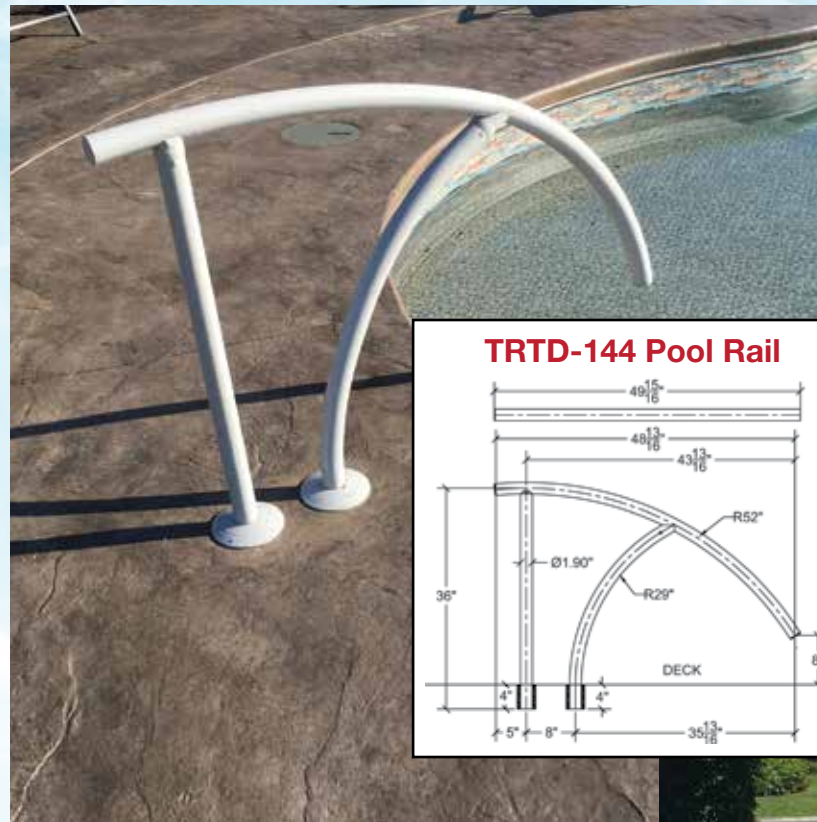

Post Color

Black

Installation Options (sold separately)

Anchor Socket Covers

Anchor Socket

6" Surface Base

Triton Designer Pool Rail Series

Now Available
in Cross-Braced
CBTRTD-144

Now Available
in Cross-Braced
CBTRTD-130

Triton Designer Pool Rail Series

Residential Ladders
(2, 3, 4 & 5 Step)

Items in red denote fully reinforced pool rails

Can be mounted with Safttron's anchor sockets or floor bases. **NO BONDING/GROUNDING WHEN INSTALLED WITH A SAFTRON LADDER**