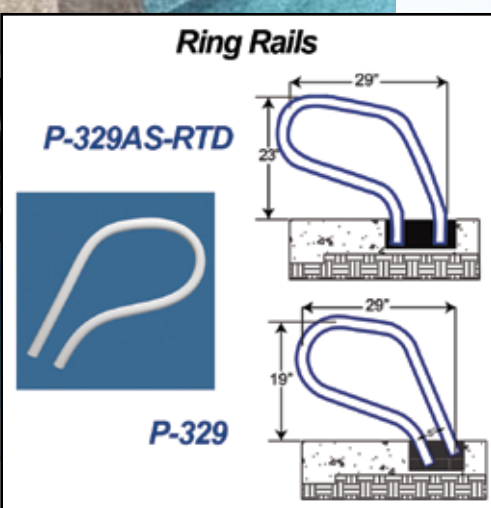

Pretzel Rails (3 & 4 Bend)
Sold in Pairs