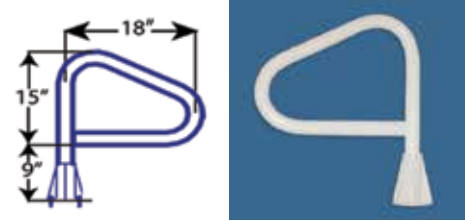

Now Available in Cross-Braced CBTRTD-130 & CBTRTD-144

Pretzel Rails (3 & 4 Bend)
Sold in Pairs

Commercial and Residential

Cross Braced Ladders (3, 4 & 5 Step)

- CBL-324-3S
- CBL-324-4S
- CBL-324-5S
- CBL-330-3S
- CBL-330-4S
- CBL-330-5S
- CBL-336-3S
- CBL-336-4S
- CBL-336-5S

Items in red denote fully reinforced pool rails

SAFTRON Spa Rails

Spa Floor Rails

SF-24-LT

- Includes Lift and Turn Base

SF-24

For Core and Anchor Socket Mounting

Double Post Spa Rail