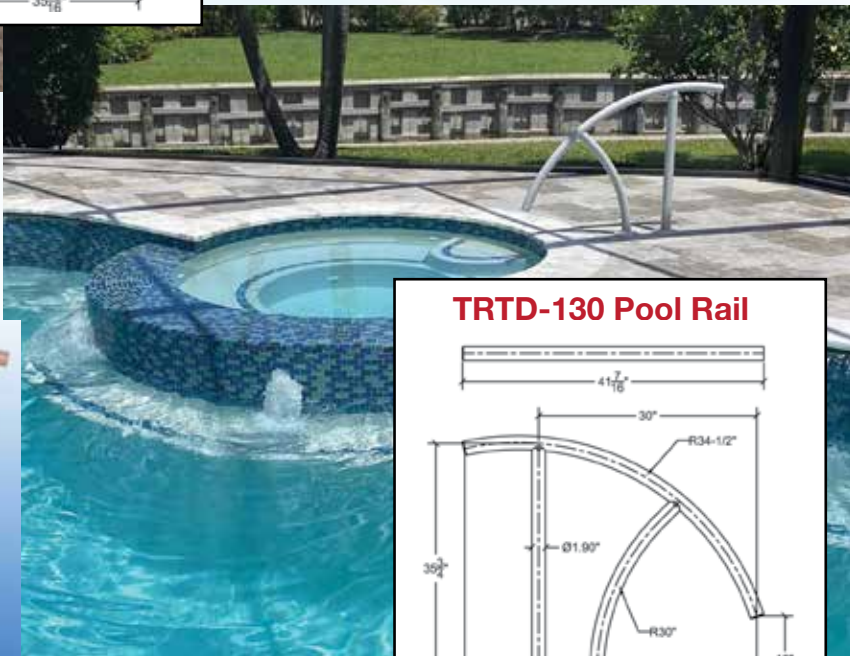

Now Available
in Cross-Braced
CBTRTD-130