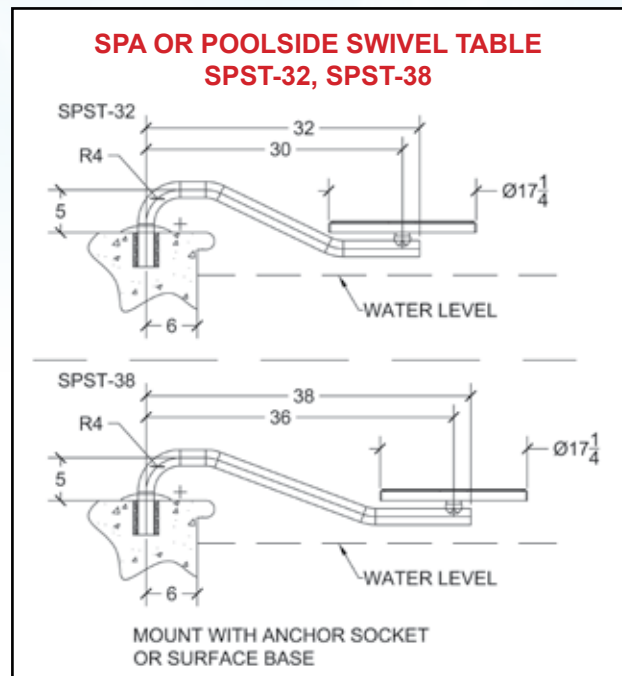

Available in 6 Colors unless otherwise noted

MADE IN THE USA

Pool & Spa Table & Swivel Pool & Spa Table

Available in All 6 Standard Colors

Comes with Anchor Socket cover when not in use

Volleyball Kits / Replacement Posts and Nets

Exercise Bars

- 1.90 OD Safety Exercise Bars**
- | | | | |
|---------|-----------|---------|------|
| 09" Bar | X-09 (Pr) | 48" Bar | X-48 |
| 24" Bar | X-24 | 60" Bar | X-60 |
| 36" Bar | X-36 | 72" Bar | X-72 |