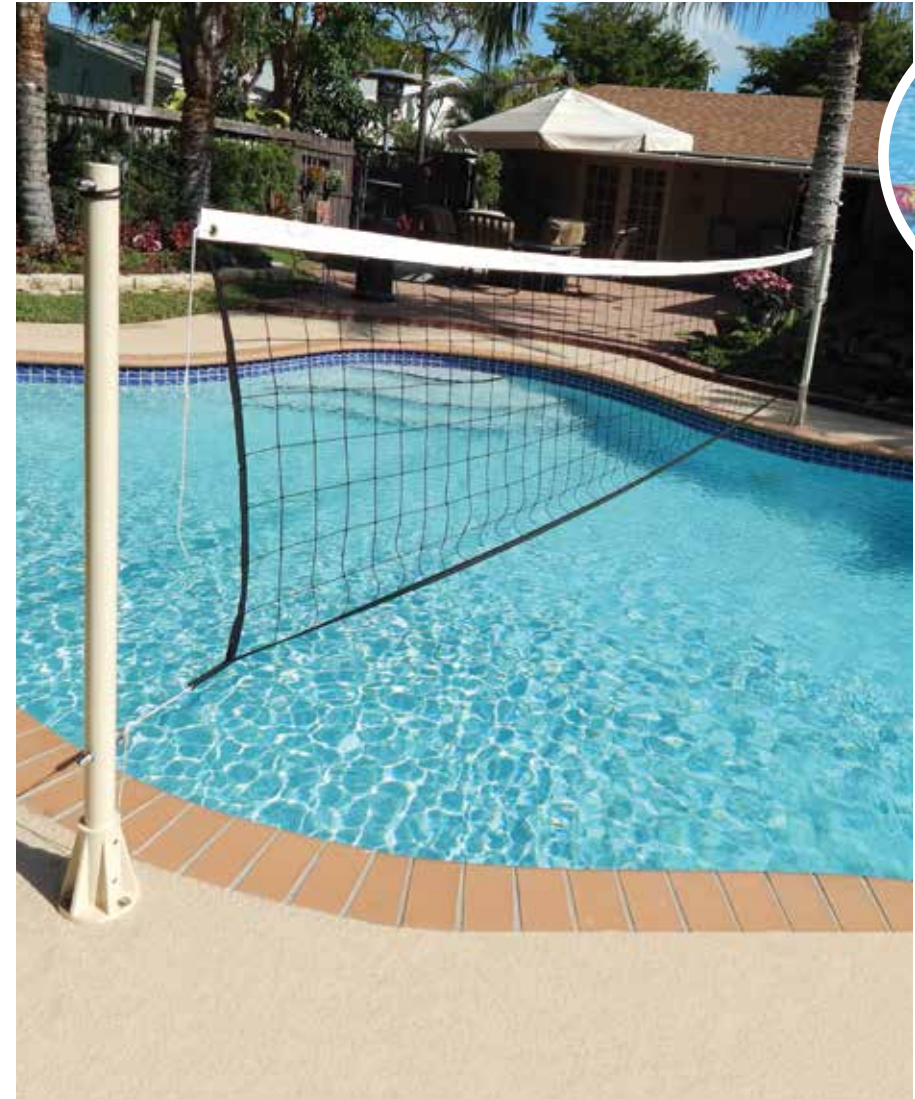

Available in 6 Colors unless otherwise noted

MADE IN THE USA

Pool & Spa Table & Swivel Pool & Spa Table

Available in All 6 Standard Colors

Comes with Anchor Socket cover when not in use

Volleyball Kits / Replacement Posts and Nets