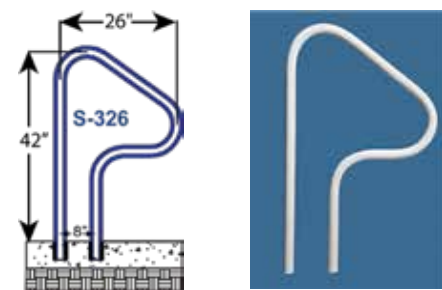

Items in red denote fully reinforced pool rails

SAFTRON Spa Rails

Spa Floor Rails

SF-24-LT

- Includes Lift and Turn Base

SF-24

For Core and Anchor Socket Mounting

Double Post Spa Rail

S-326

SAFTRON Pool Fencing and Gates

Fencing Sections and Gates

FS-2200

FG-2200

Gates come with Magna latches

FS-2400

FG-2400